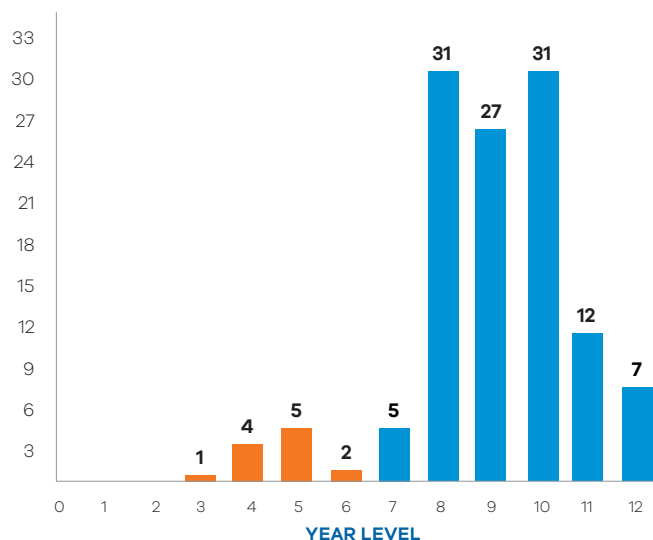

Expelled

Outcomes for students expelled in 2021

Post expulsion outcome

\* Regional staff working to secure an enrolment (as of March 2022).

Incidents of expulsion for students in Out of Home Care in 2021

Expelled

Incidents of expulsion for students by Year level in 2021

Primary Expelled Secondary Expelled

Incidents of expulsion for students from migrant, refugee or asylum seeker background in 2021

Expelled

This data represents incidents of expulsion in Victorian government schools between 28 January and 31 December 2021 recorded in Department of Education and Training's Service Tracking and Recording system (STaR). These figures do not include expulsions that were overturned on appeal.