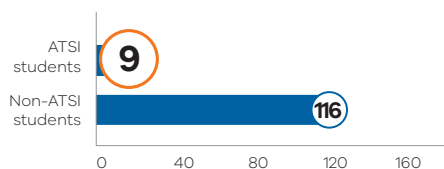

Public Release

Incidents of expulsion for primary and secondary aged students in 2021

Primary School

12

Secondary School

113

Total

125

Incidents of expulsion for Aboriginal and Torres Strait Islander (ATSI) students in 2021

Expelled

Incidents of expulsion for students by gender in 2021

Incidents of expulsion for students receiving Program for Students with Disabilities (PSD) funding in 2021

Expelled

Outcomes for students expelled in 2021

Post expulsion outcome

* Regional staff working to secure an enrolment (as of March 2022).

Incidents of expulsion for students in Out of Home Care in 2021

Expelled

Incidents of expulsion for students by Year level in 2021

Primary Expelled Secondary Expelled

Incidents of expulsion for students from migrant, refugee or asylum seeker background in 2021

Expelled

This data represents incidents of expulsion in Victorian government schools between 28 January and 31 December 2021 recorded in Department of Education and Training's Service Tracking and Recording system (STaR). These figures do not include expulsions that were overturned on appeal.