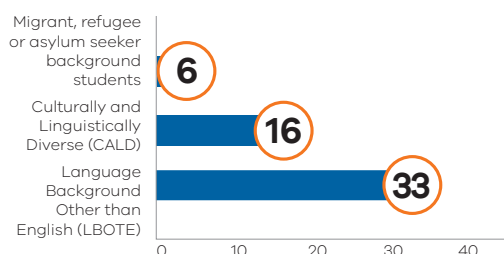

Expelled

Outcomes for students expelled in 2021

Post expulsion outcome

\* Regional staff working to secure an enrolment (as of March 2022).

Incidents of expulsion for students in Out of Home Care in 2021

Expelled

Incidents of expulsion for students by Year level in 2021

Primary Expelled Secondary Expelled

Incidents of expulsion for students from migrant, refugee or asylum seeker background in 2021

Expelled

This data represents incidents of expulsion in Victorian government schools between 28 January and 31 December 2021 recorded in Department of Education and Training's Service Tracking and Recording system (STaR). These figures do not include expulsions that were overturned on appeal.