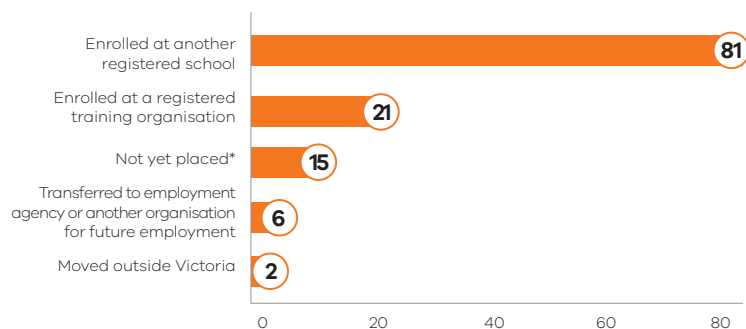

## Public Release

Incidents of expulsion for primary and secondary aged students in 2021

Primary School

12

Secondary School

113

Total

125

Incidents of expulsion for Aboriginal and Torres Strait Islander (ATSI) students in 2021

Expelled

Incidents of expulsion for students by gender in 2021

Incidents of expulsion for students receiving Program for Students with Disabilities (PSD) funding in 2021

Expelled

Outcomes for students expelled in 2021

Post expulsion outcome

\* Regional staff working to secure an enrolment (as of March 2022).

Incidents of expulsion for students in Out of Home Care in 2021

Expelled