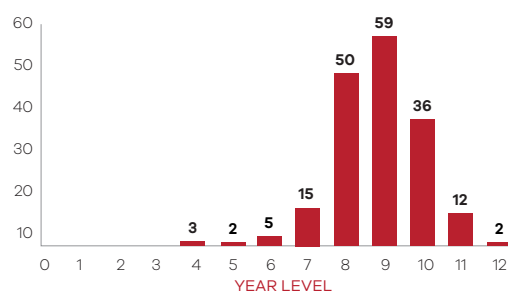

■ Expelled

Incidents of expulsion for students by gender in 2019

Total

184

Female

35

Male

149

Incidents of expulsion for students receiving Program for Students with Disabilities (PSD) funding in 2019

■ Expelled

Outcomes for students expelled in 2019

■ Post expulsion outcome

Incidents of expulsion for students in Out of Home Care in 2019

■ Expelled

Incidents of expulsion for students by year level in 2019

■ Expelled

Incidents of expulsion for students from migrant, refugee or asylum seeker background in 2019

■ Expelled

This data represents incidents of expulsion in Victorian government schools between 1 January and 31 December 2019 recorded in DET's Service Tracking and Recording system (StAR). These figures do not include expulsions that were overturned on appeal.