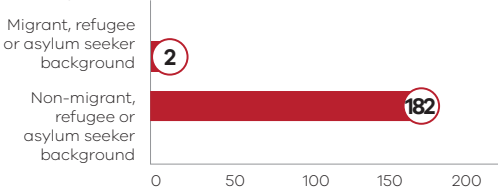

■ Expelled

Incidents of expulsion for students by year level in 2019

■ Expelled

Incidents of expulsion for students from migrant, refugee or asylum seeker background in 2019

■ Expelled

This data represents incidents of expulsion in Victorian government schools between 1 January and 31 December 2019 recorded in DET's Service Tracking and Recording system (StAR). These figures do not include expulsions that were overturned on appeal.