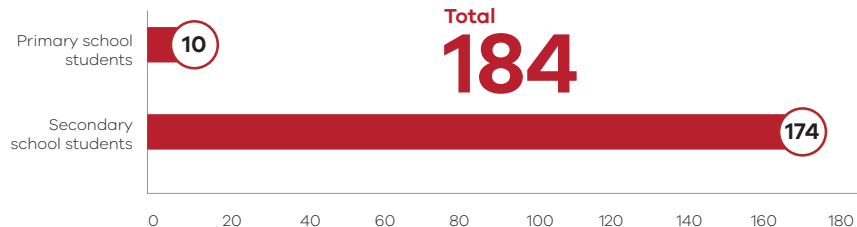

PUBLIC RELEASE

Incidents of expulsions in Victorian government schools 2019

■ Expelled

Primary School

10

Secondary School

174

Incidents of expulsion for Aboriginal and Torres Strait Islander (ATSI) students in 2019

■ Expelled

Incidents of expulsion for students by gender in 2019

Total

184

Female

35

Male

149

■ Expelled

Incidents of expulsion for students by year level in 2019

■ Expelled

Incidents of expulsion for students from migrant, refugee or asylum seeker background in 2019

■ Expelled

This data represents incidents of expulsion in Victorian government schools between 1 January and 31 December 2019 recorded in DET's Service Tracking and Recording system (StAR). These figures do not include expulsions that were overturned on appeal.