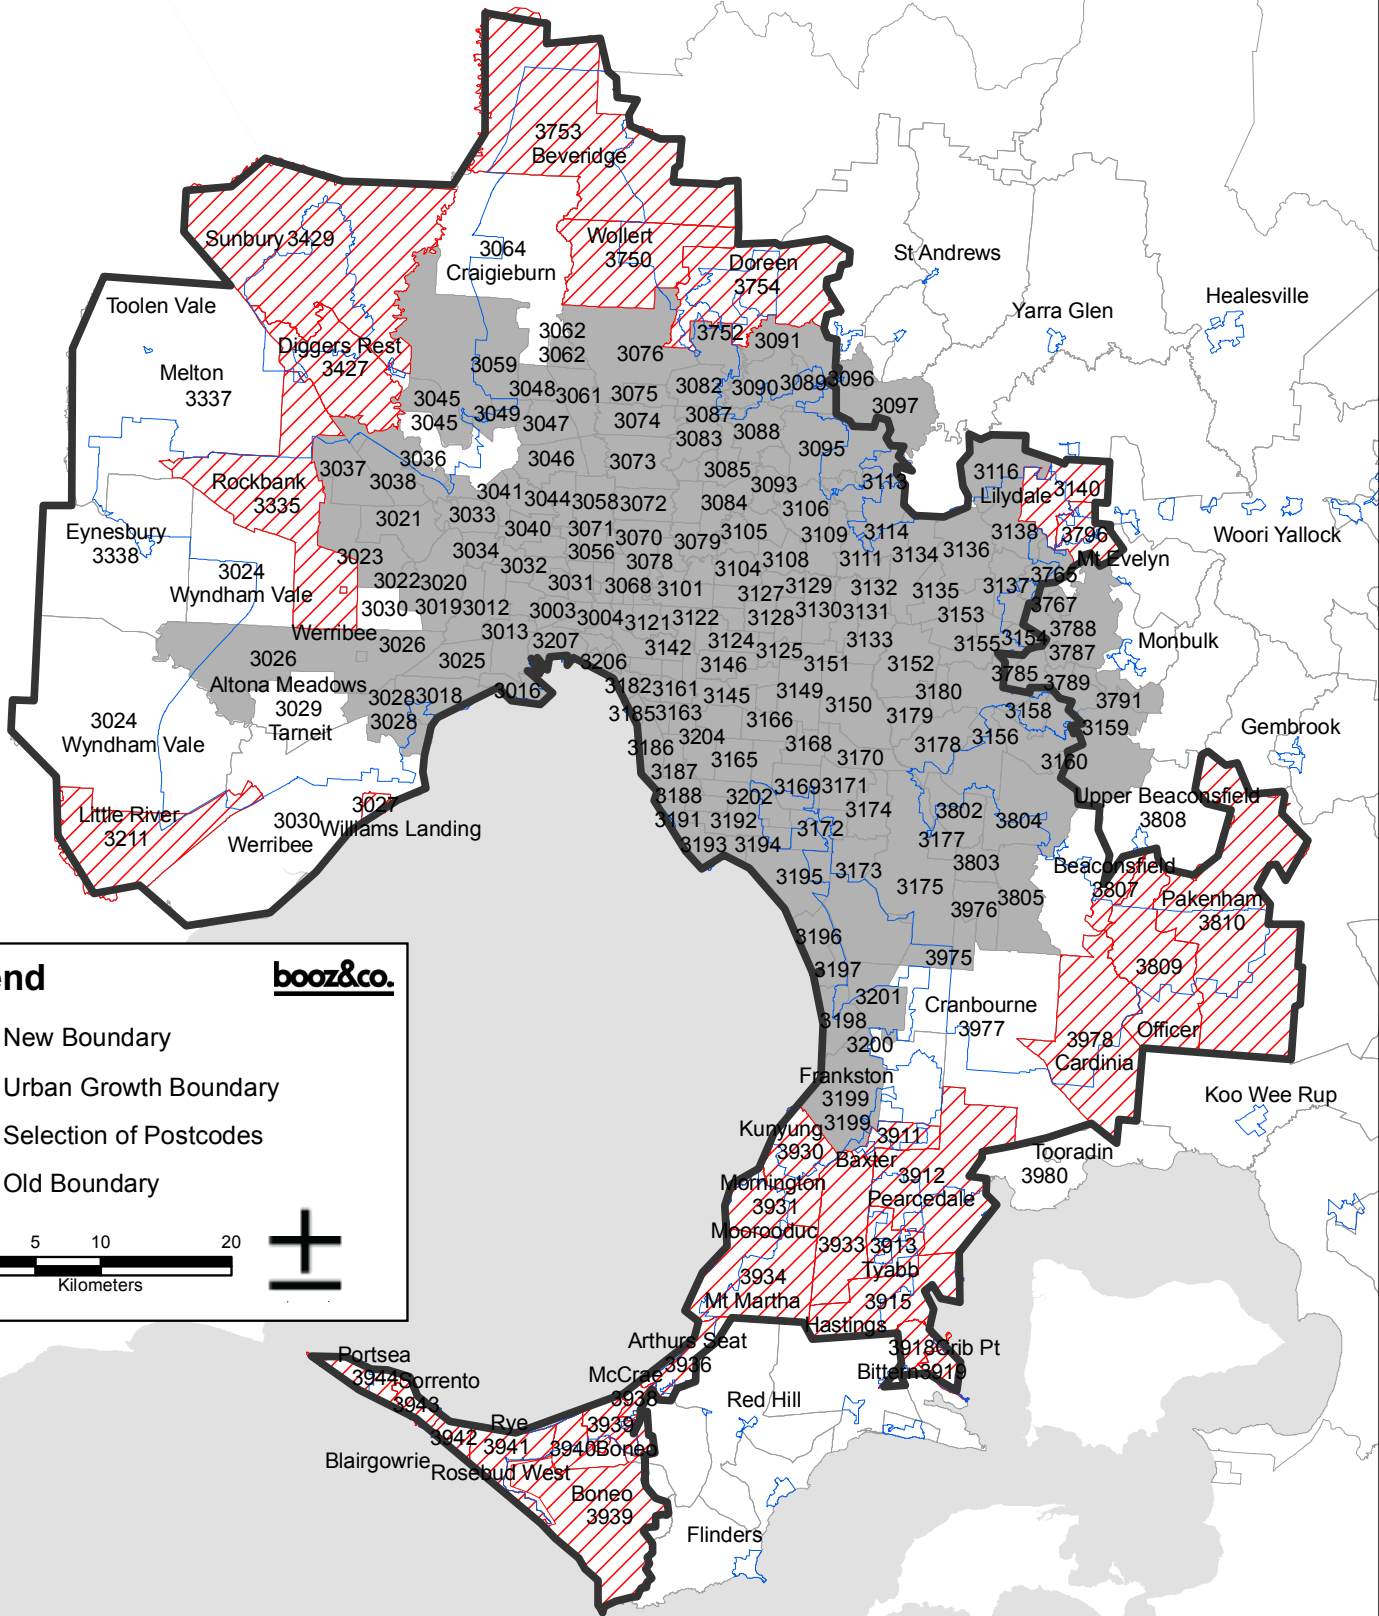

2013 – Postcodes affected by the change to the UGB	
3024	Wyndham Vale
3029	Hoppers Crossing
3030	Werribee
3043	Gladstone Park
3064	Craigieburn
3337	Melton
3338	Brookfield
3428	Bulla
3806	Berwick
3910	Langwarrin
3977	Cranbourne

2013 – Postcodes formerly unable to claim but now eligible to claim	
3096	Wattle Glen
3097	Kangaroo Ground
3159	Menzies Creek
3767	Mt Dandenong
3785	Tremont
3786	Ferny Creek
3787	Sassfras
3788	Olinda
3789	Sherbrooke
3791	Kallista
3792	The Patch

2013 – Postcodes affected by the change but granted an exemption					
3027	Williams Landing	3810	Pakenham	3938	McCrae
3140	Lilydale	3911	Baxter	3939	Boneo
3211	Little River	3912	Pearcedale	3940	Rosebud West
3335	Rockbank	3913	Tyabb	3941	Rye
3427	Diggers Rest	3915	Hastings	3942	Blairstowrie
3429	Sunbury	3918	Bittern	3943	Sorrento
3750	Wollert	3919	Crib Point	3944	Portsea
3753	Beveridge	3930	Kunyang	3978	Cardinia
3754	Doreen	3931	Mornington		
3796	Mount Evelyn	3933	Moorooduc		
3807	Beaconsfield	3934	Mount Martha		
3809	Officer	3936	Arthurs Seat		